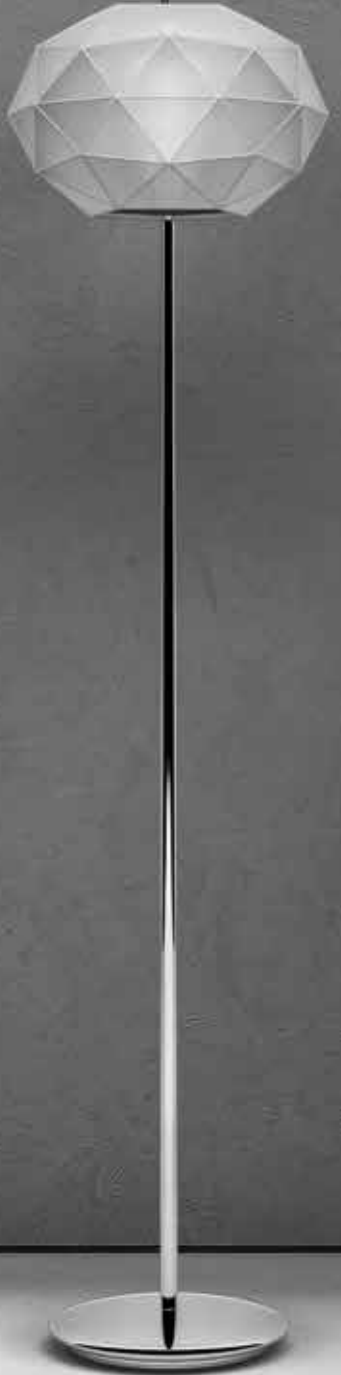

PRIME SERİ / PRIME SERIES

M.A.R-K.A
ÇELİK KAPI | STEEL DOOR

PR 15

Antrasit - Teak
Anthracite - Teak