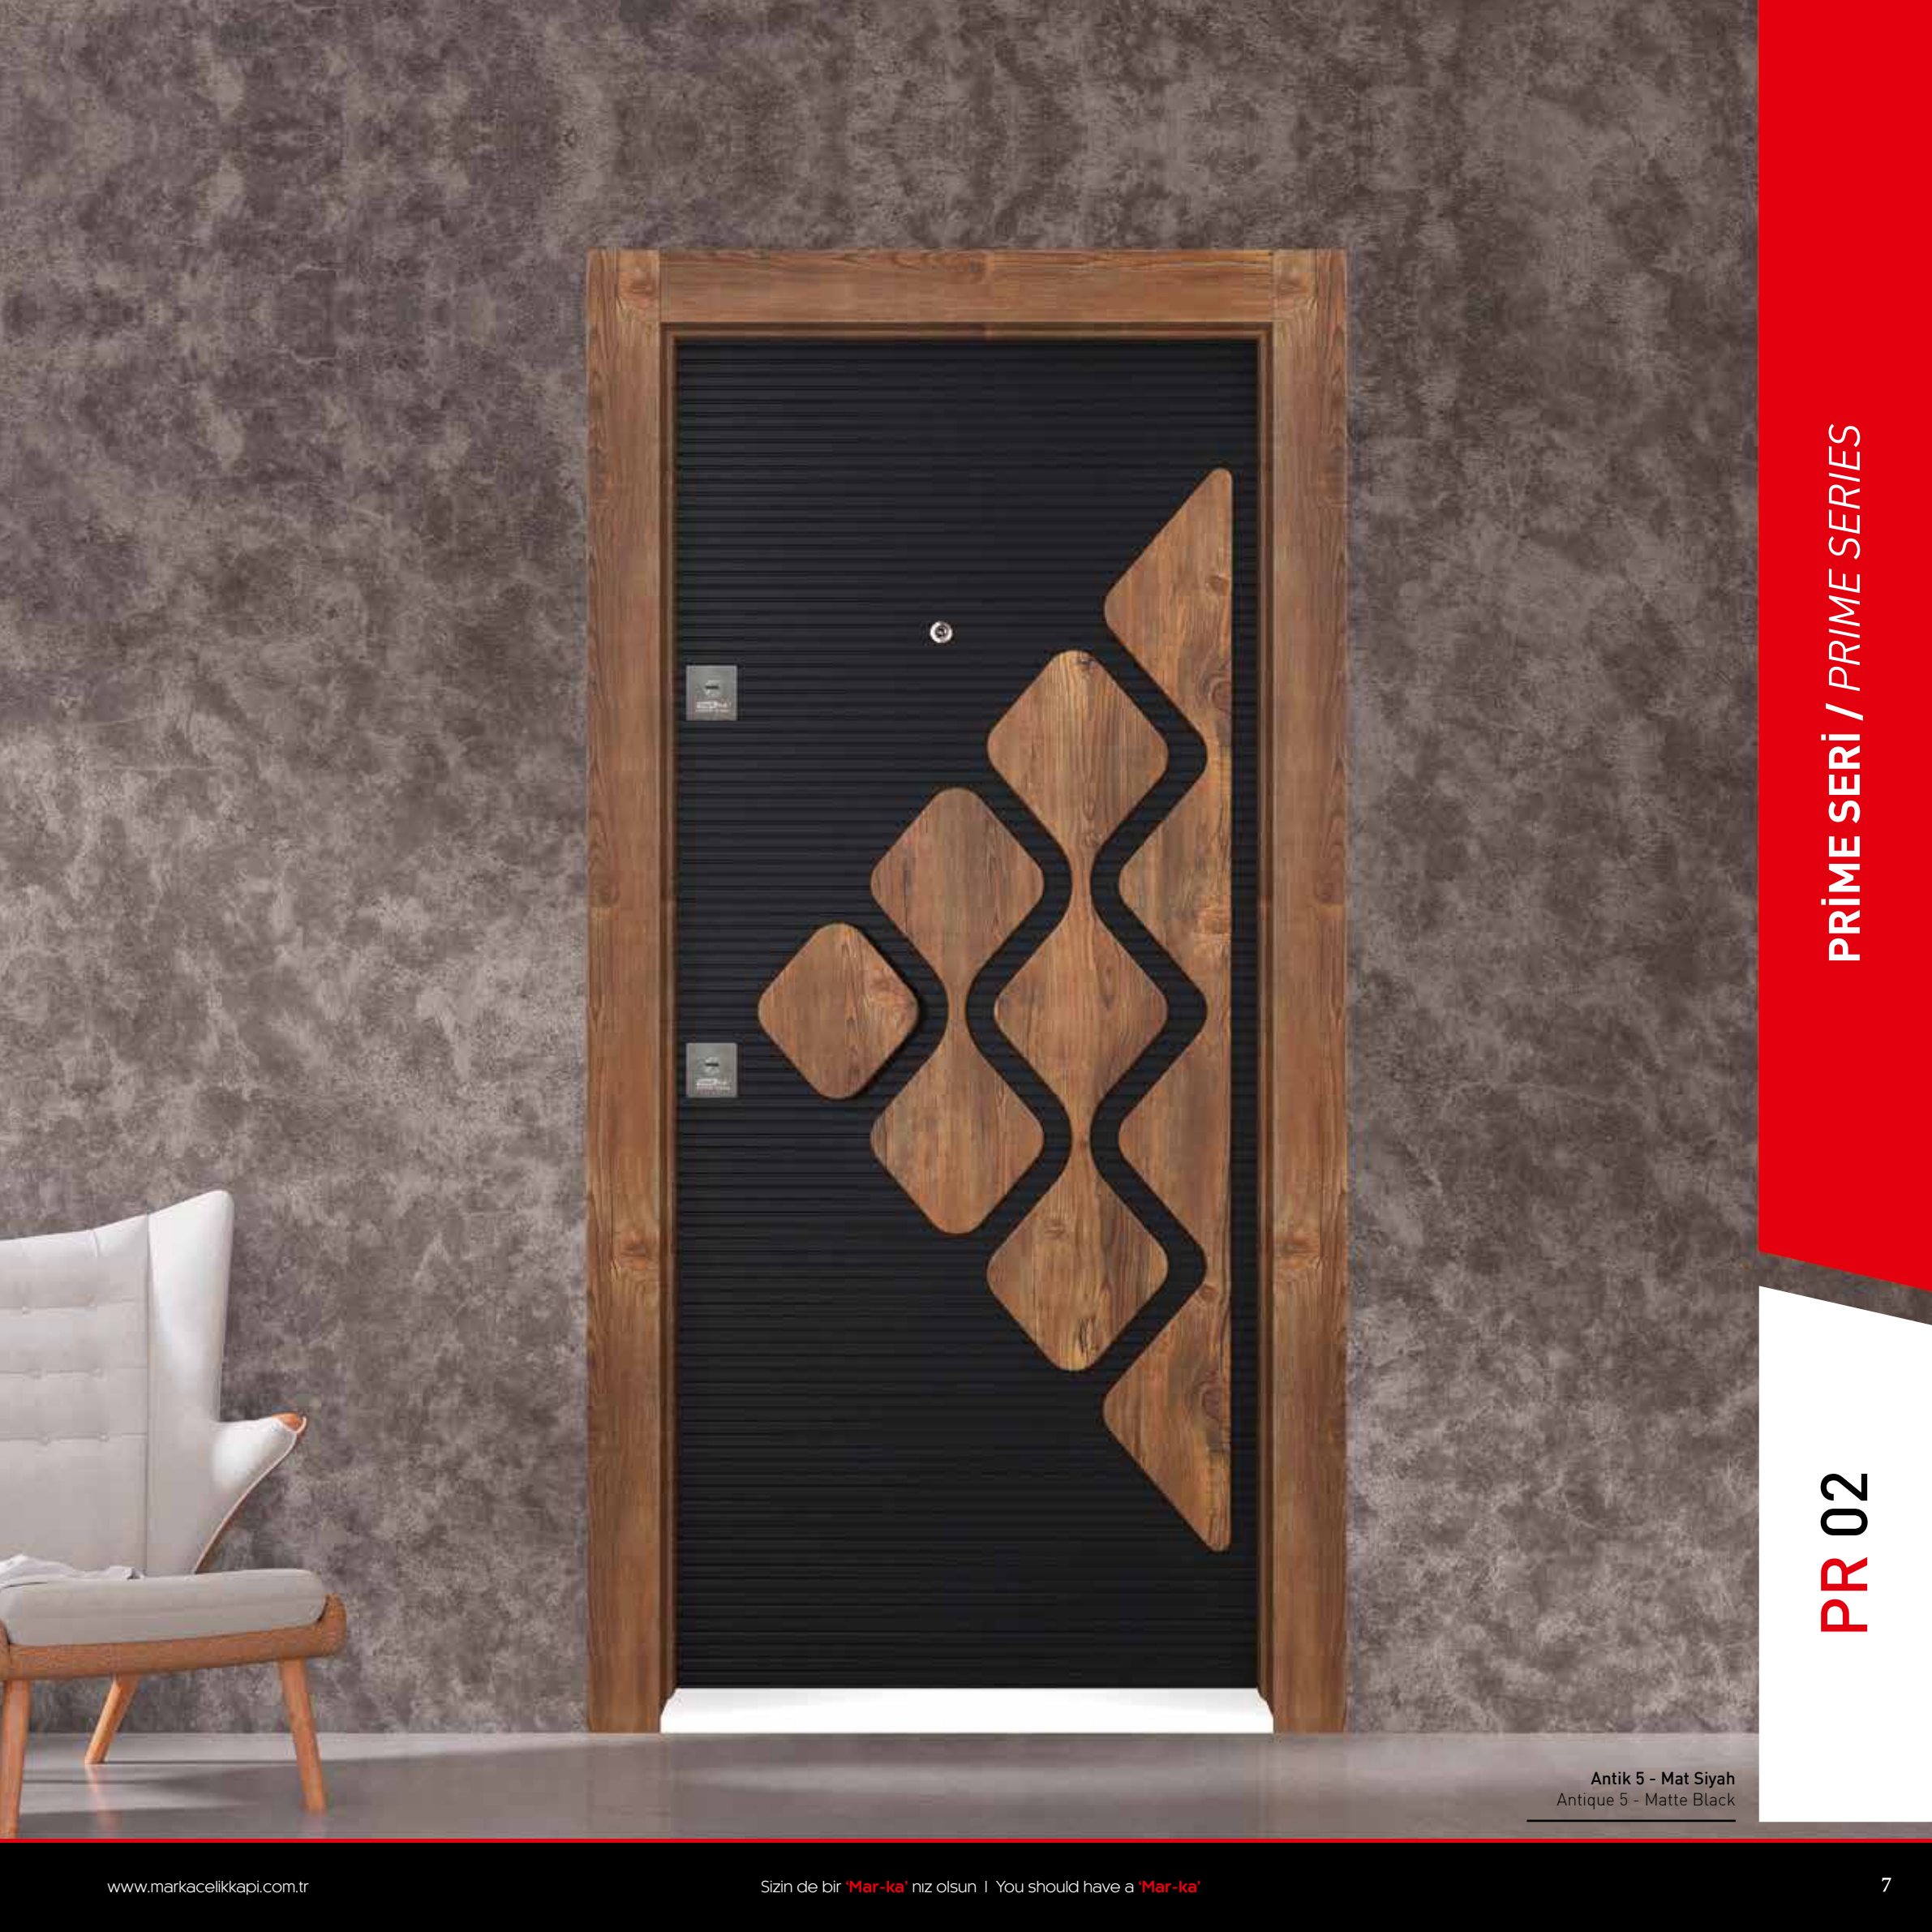

PRIME SERİ / PRIME SERIES

PR 02

Antik 5 - Mat Siyah
Antique 5 - Matte Black

M.A.R-K.A
ÇELİK KAPI | STEEL DOOR

Yeni Ceviz - Beyaz - Mat Siyah
New Walnut - White - Matte Black

PRIME SERİ / PRIME SERIES

PR 03

Sedef Ceviz-HG Siyah-Mat Siyah
Pearl Walnut-HG Black-Matte-Black